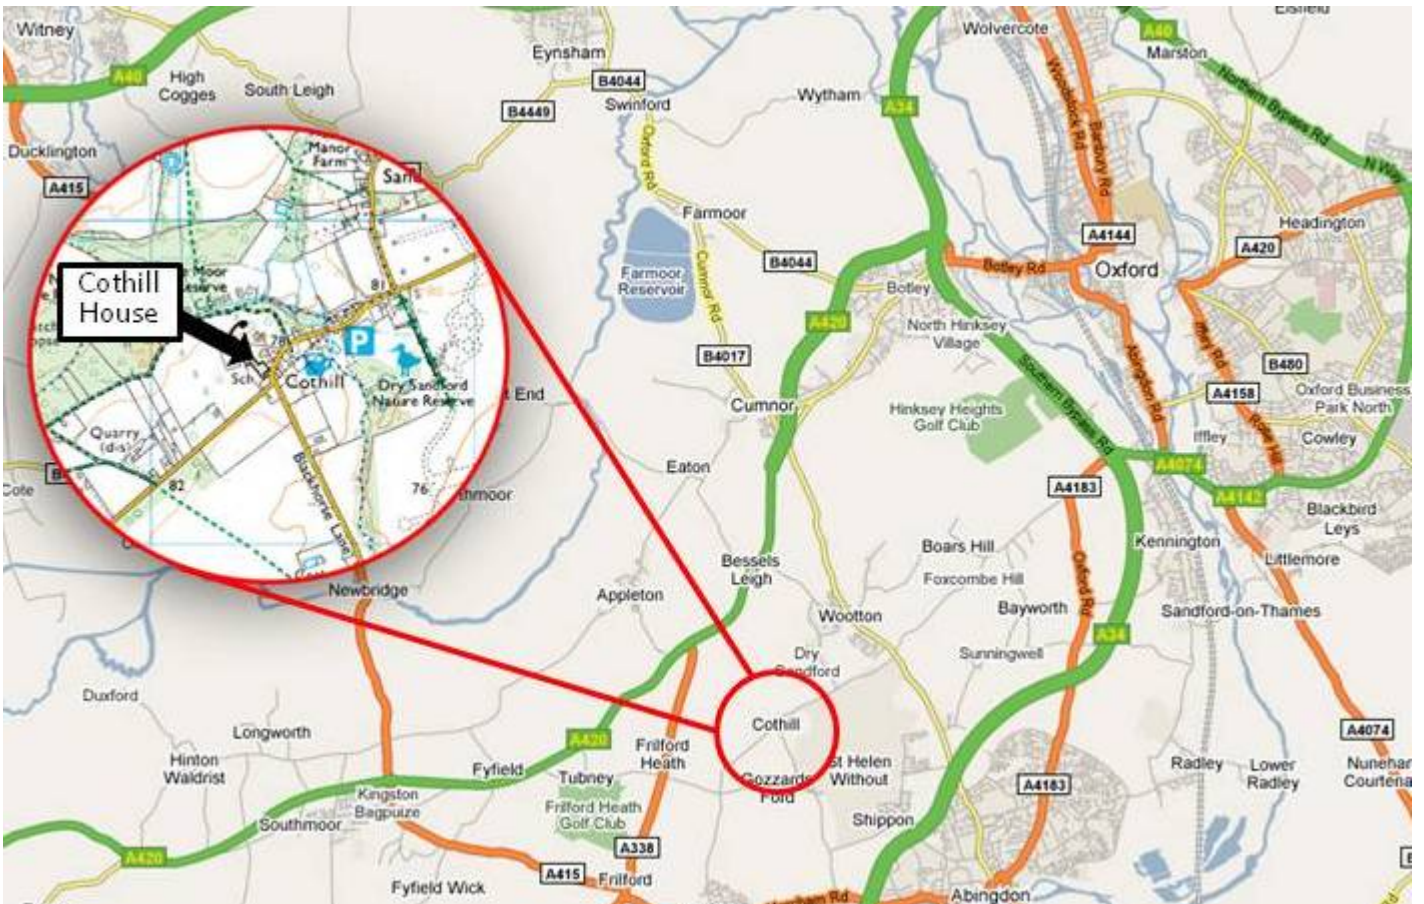

Directions to Cothill House School

Cothill House
Cothill
Nr. Abingdon
Oxfordshire
OX13 6JL
Tel : 01865 390800

Directions to Cothill House

From London

Take the M40 towards Oxford, joining the A40 at Junction 8. Take the Oxford ring road, following signs for the A34 and Newbury. At the A34 junction, go straight across the roundabout, following signs to Wootton and Abingdon along the A4183. At the top of Hinksey Hill, take the first right across the top of Boars Hill. After two miles, turn left and immediately right at the offset crossroads (next to a Harley-Davidson garage), along Honeybottom Lane to Cothill. The entrance to the car park is on the right, opposite 'The Merry Miller' public house, which is on your left.